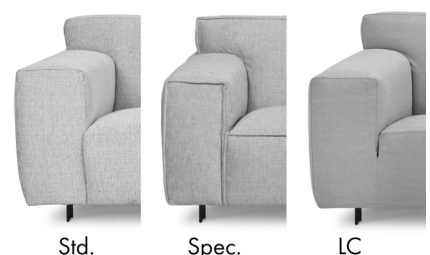

Upholstery